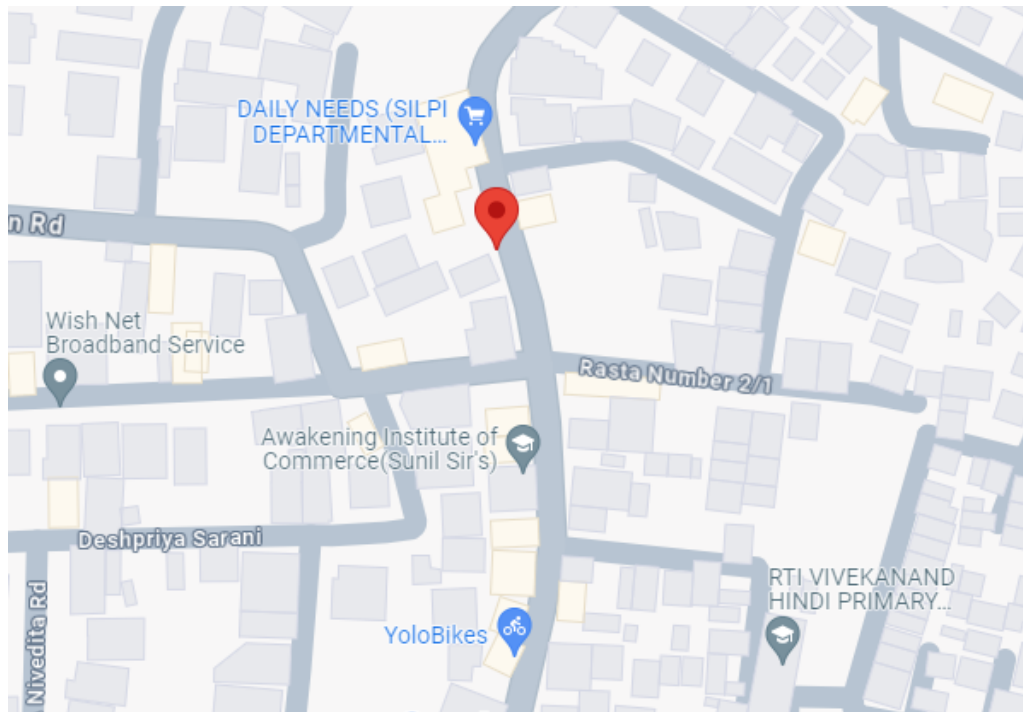

# YASH SHREE DEVELOPERS

Madan Trading Building, Sevoke Road, Pincode- 734001 WB

## **STAR LIGHT APARTMENT LOCATION MAP**

Sister Nivedita Road bye Lane , Pardhan Nagar , Ward No- 02 , Siliguri, Dist – Darjeeling , WB.

**Latitude- 2643453N , Longitude- 8825150E**

### **PROJECT BOUNDARY**

**ON THE NORTH: By land of Krishna Hari Sharma;**

**ON THE SOUTH: By 18 feet wide S.M.C. Road;**

**ON THE EAST: By land of Krishna Hari Sharma & M. R. Sharma.**

**ON THE WEST: By 24 feet wide S.M.C. Road.**